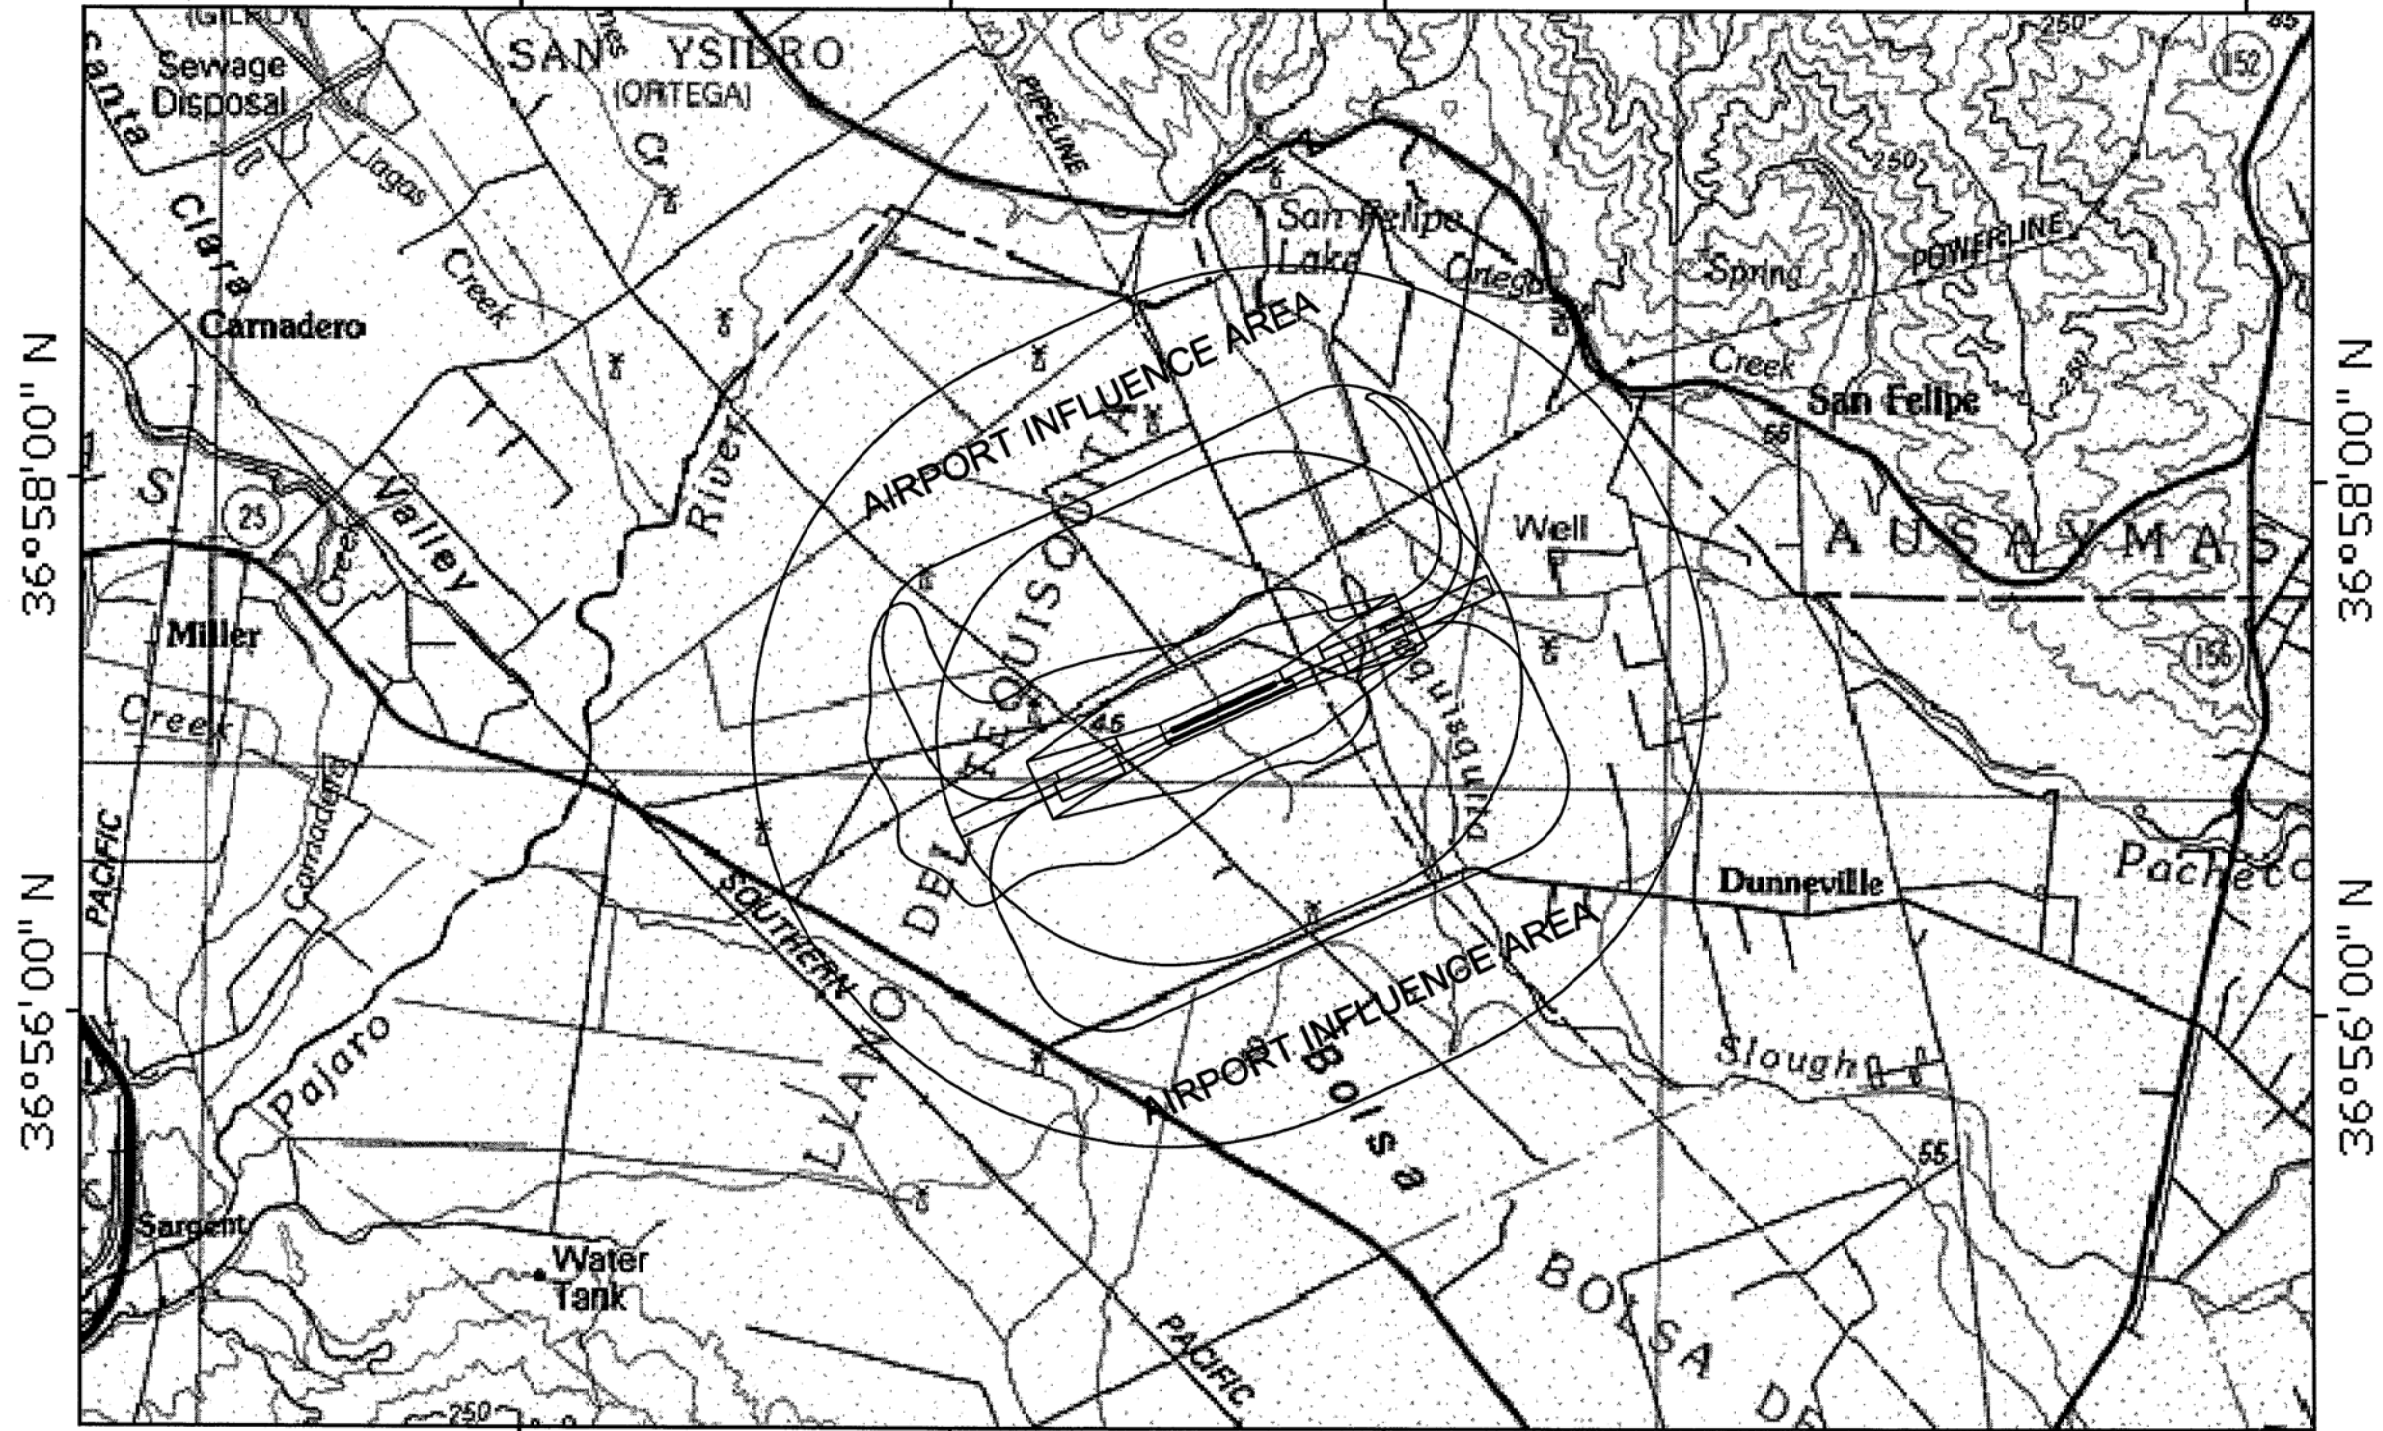

121°31'00" W 121°29'00" W 121°27'00" W WGS84 121°23'00" W

121°31'00" W 121°29'00" W 121°27'00" W WGS84 121°23'00" W

Frazier Lake Airpark

P.O. BOX 513 SAN MARTIN, CA 95048

AIRPORT INFLUENCE AREAS

NOTE:
THIS DRAWING IS FOR PLANNING PURPOSES ONLY AND IS NOT INTENDED FOR CONSTRUCTION OR NAVIGATIONAL PURPOSES.

NO.	DATE	REVISIONS

FAA APPROVED:
REFER TO LETTER DATED

WALTER WINDUS, PE

FRAZIER LAKE AIRPARK
SAN BENITO COUNTY, CALIFORNIA

FIGURE
7
OF
7

NAME: FIA-01-P177-D NO: 4300-16
DATE: 02-05-01 PLOT SCALE: